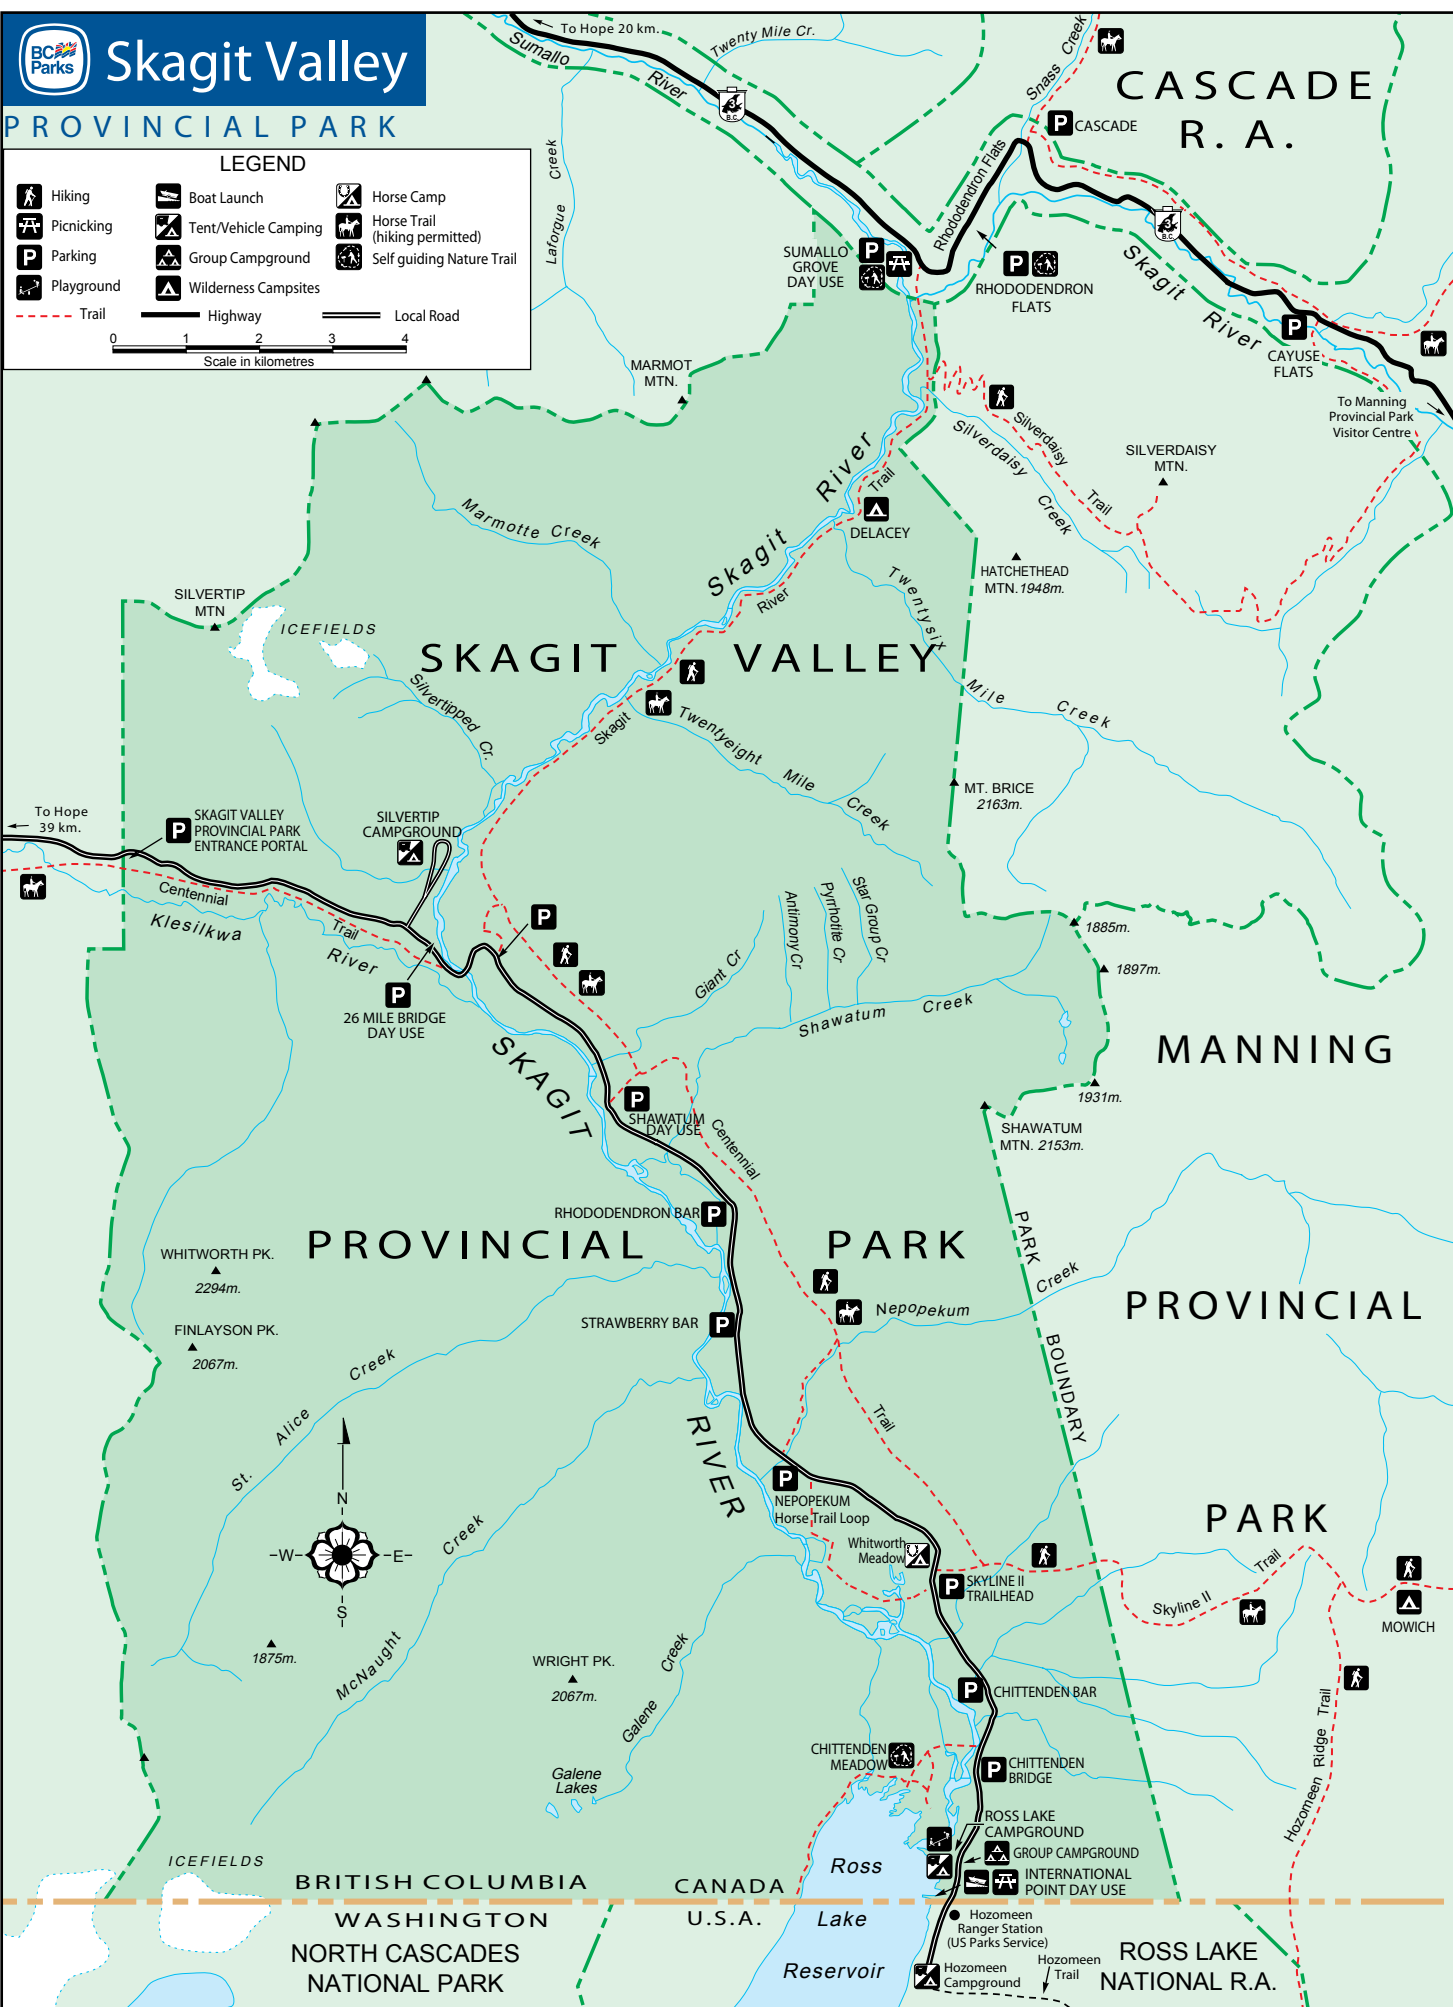

Skagit Valley

PROVINCIAL PARK

LEGEND

- Hiking
- Picnicking
- Parking
- Playground
- Boat Launch
- Tent/Vehicle Camping
- Group Campground
- Wilderness Campsites
- Horse Camp
- Horse Trail (hiking permitted)
- Self guiding Nature Trail

--- Trail — Highway — Local Road

BRITISH COLUMBIA
WASHINGTON
NORTH CASCADES
NATIONAL PARK

CANADA
U.S.A.

ROSS LAKE
NATIONAL R.A.